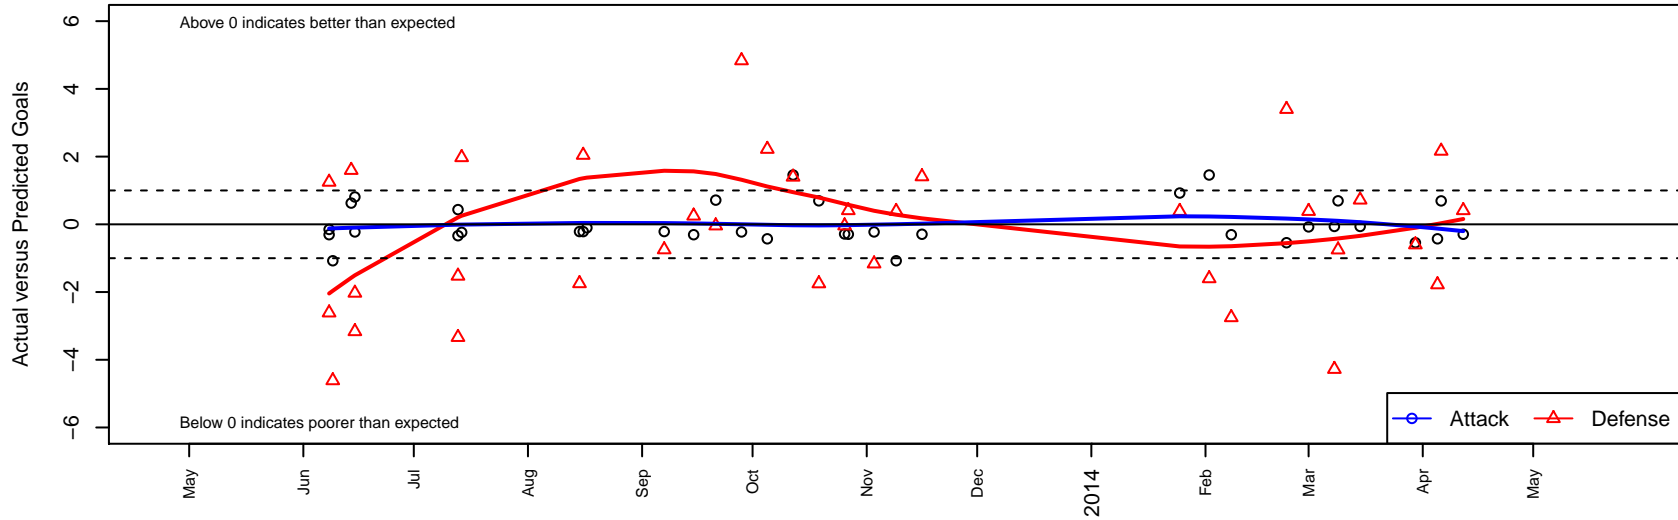

FC Alliance B G00

FC Alliance
 Woodinville, WA
 G00 total strength=454
 attack=0.32 defense=0.28
 fall league = RCL G00 Div 4, Spr RCL G00 Div
 notes= Antoniuk 2013
 alt names used:
 FC Alliance G00 B
 FC Alliance B
 FC Alliance B [G00]
 FCA GU13 B ANTONIUK (WA)
 FC ALLIANCE 00 B (WA)

Venues played:
 Snohomish United Invit Silver U13
 Starfire Spring Classic GU13
 Seattle Cup GU13
 Bigfoot Gold U13
 RCL G00 Div 4
 Spr RCL G00 Div 5
 Challenge Cup G00 Division 2 – Challenge 2

FC Alliance B G00
 Dots are actual minus expected GF (blue circles) and GA (red triangles).
 Blue line is smoothed change in attack strength. Red is smoothed change in defense strength.